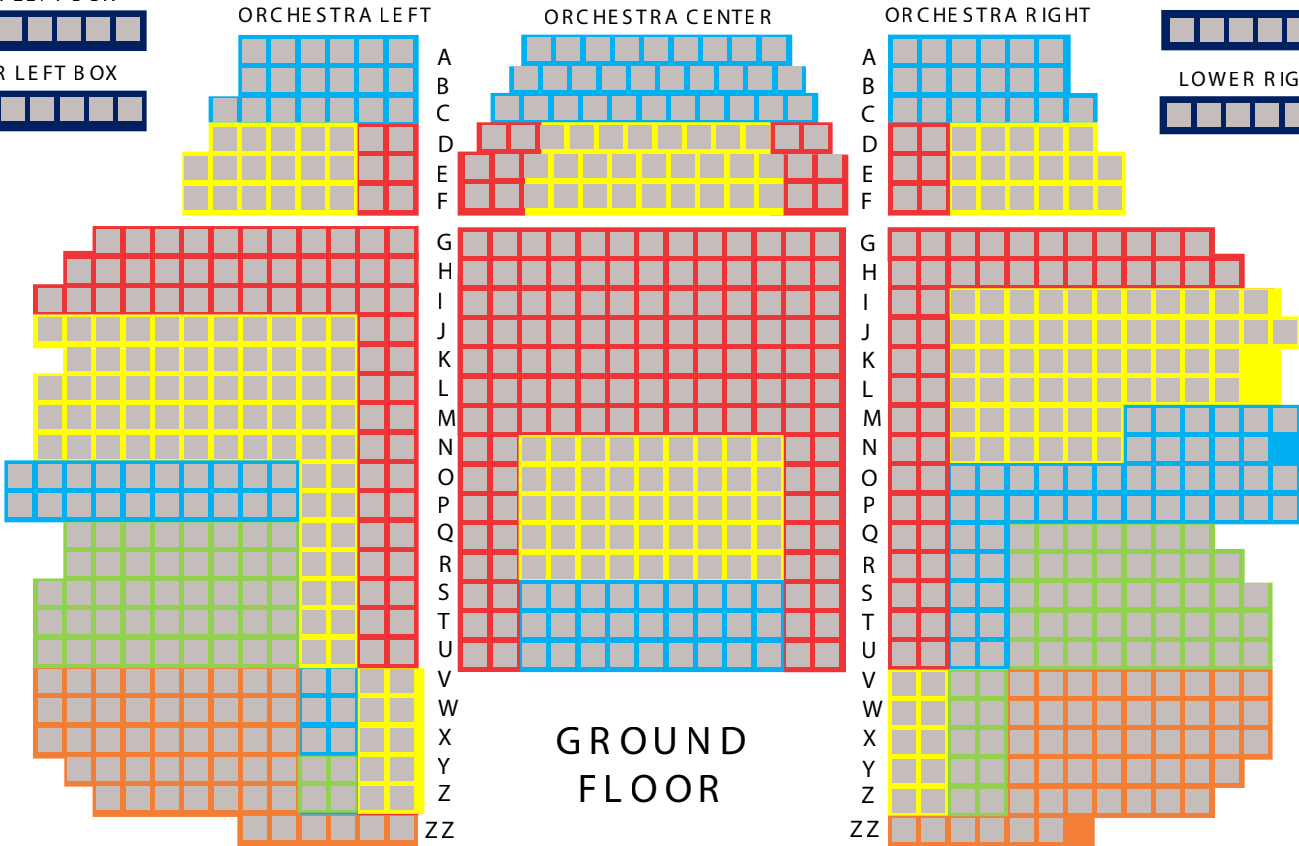

# MOBILE SYMPHONY ORCHESTRA SAENGER THEATRE SEATING CHART

**STAGE**

- REGULAR PRICES
- \$80
  - \$65
  - \$45
  - \$33
  - \$20
  - \$15

- SEASON SUBSCRIPTION PRICES
- \$330
  - \$294
  - \$210
  - \$144
  - \$90
  - \$90

## SECOND FLOOR